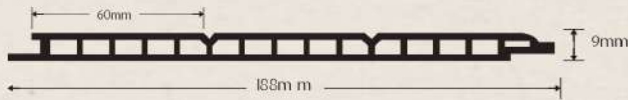

188 Fluted Decor Panel

Dimension : 188 x 9 mm.