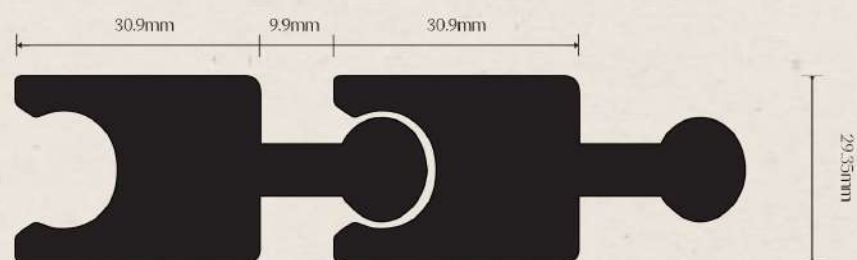

H52 Flat Radian