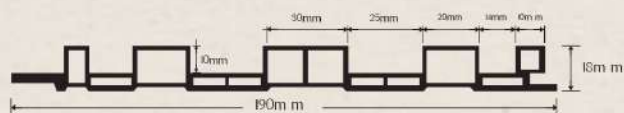

183 Fluted Decor Panel

Dimension : 180 x 18 mm.