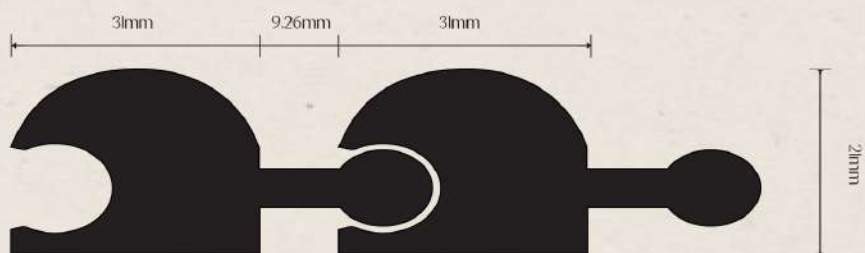

H52 Inner Radian