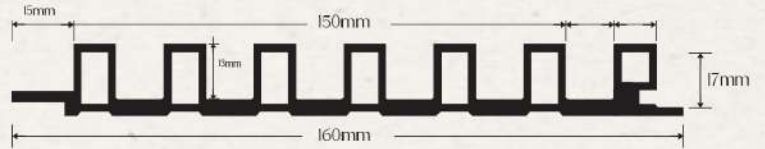

Panel width : 150 mm.

Panel length : 3000 mm. or customized

Thickness : 17 mm.

Color selection : Many film choices PVC/PP

wall craft