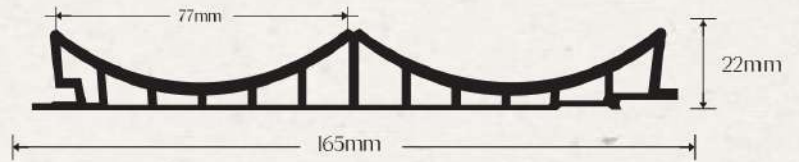

165 Inner Arc Decor Panel

Panel width : 165 mm.

Panel length : 3000 mm. or customized

Thickness : 22 mm.

Color selection : Many film choices PVC/PP

wall craft