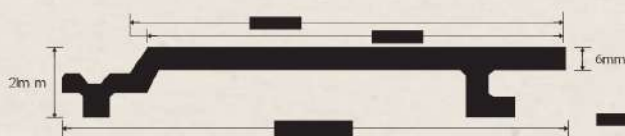

Outdoor PE Coextrusion Flat Wall panel

Dimension : 185 x 21 mm.