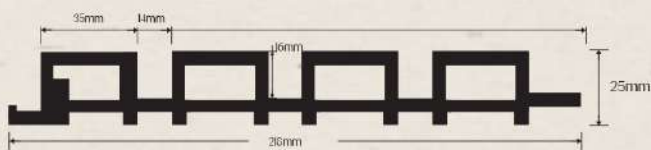

Outdoor PE Coextrusion Decora panel

Dimension : 218 x 25 mm.