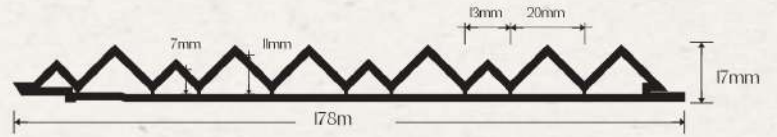

170 Fluted Decor Panel

Panel width : 170 mm.

Panel length : 3000 mm. or customized

Thickness : 17 mm.

Color selection : Many film choices PVC/PP

wall craft