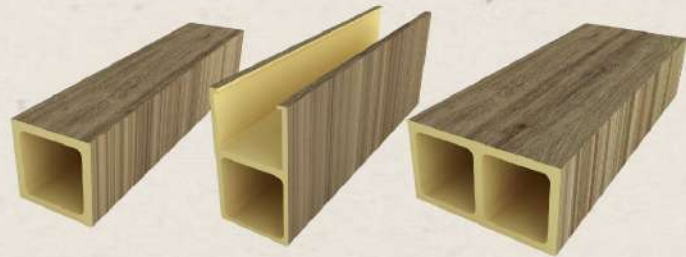

Dimension : 50 x 50 mm. / 90 x 50 mm . / . 50 x 100 mm.