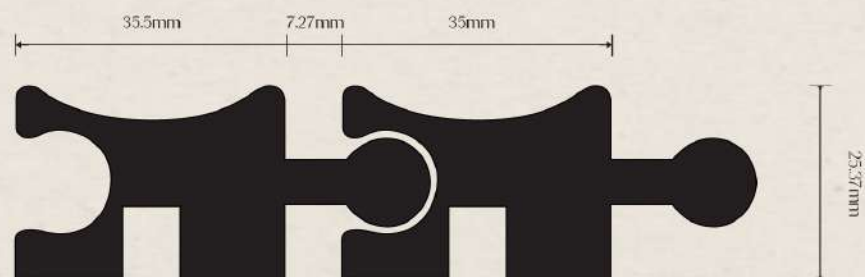

H55 Flat Arc