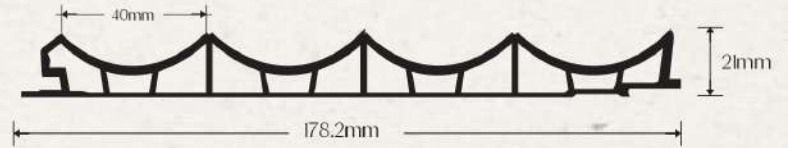

178 Inner Arc Decor Panel

Panel width : 178 mm.

Panel length : 3000 mm. or customized

Thickness : 22 mm.

Color selection : Many film choices PVC/PP

wall craft