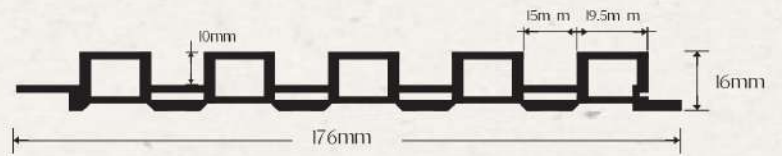

Panel width : 176 mm.

Panel length : 3000 mm. or customized

Thickness : 16 mm.

Color selection : Many film choices PVC/PP

wall craft