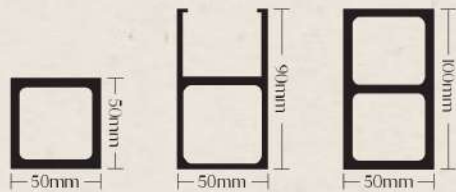

Square tube