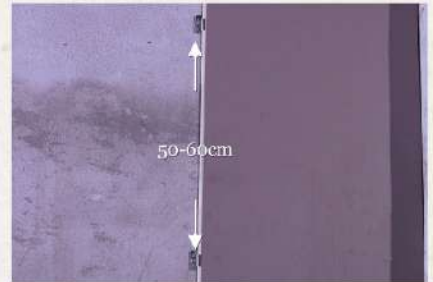

• Put the structure adhesive on the panel back side

• The distance between each two stainless clip is about 50-60cm

• Put the next wall panel according to male and female slots

• Final decorative effect