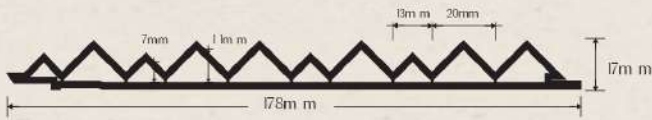

Product List

---

170 Fluted Decor Panel

Dimension : 178 x 17 mm.