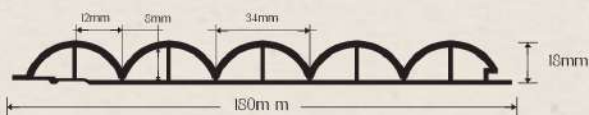

180 Outer Arc Decor Panel

Dimension : 180 x 18 mm.