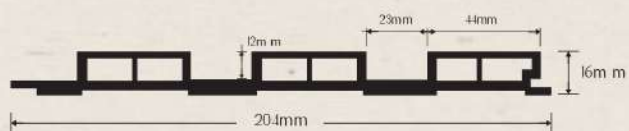

204 Fluted Decor Panel

Dimension : 204 x 16 mm.