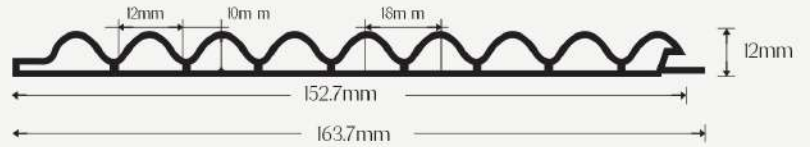

152 Outer Arc Decor Panel

Panel width : 152 mm.

Panel length : 3000 mm. or customized

Thickness : 12 mm.

Color selection : Many film choices PVC/PP

wall craft