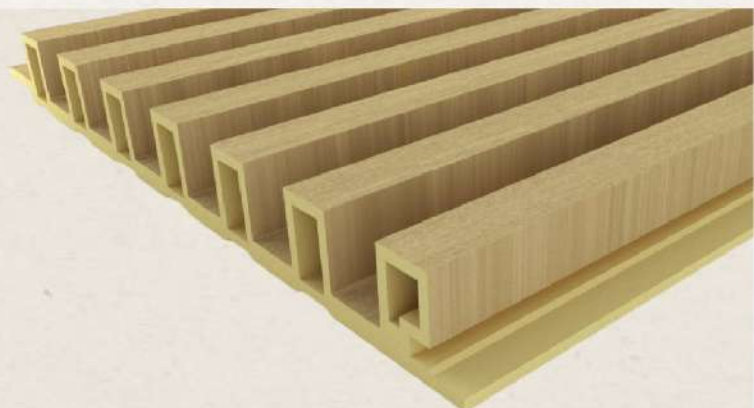

Product List

15017 Fluted Decor Panel

Dimension : 100 / 300 / 400 / 600 x 9 mm.

176 Fluted Decor Panel

Dimension : 188 x 9 mm.

204 Fluted Decor Panel

Dimension : 204 x 16 mm.

183 Fluted Decor Panel

Dimension : 180 x 18 mm.