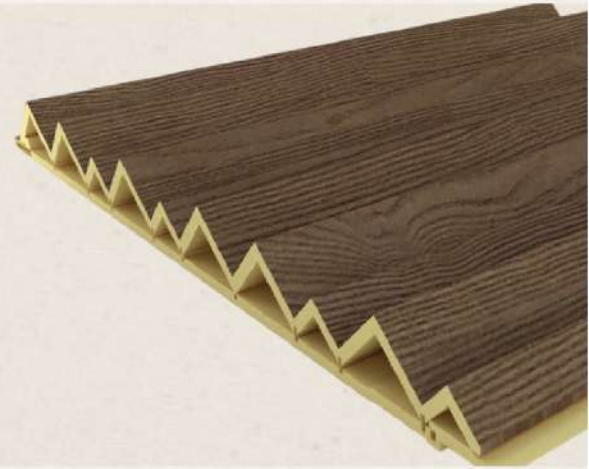

Product List

---

170 Fluted Decor Panel

Dimension : 178 x 17 mm.

Square tube

Dimension : 50 x 50 mm. / 90 x 50 mm . / . 50 x 100 mm.

Outdoor PE Coextrusion Decora panel

Dimension : 218 x 25 mm.

Outdoor PE Coextrusion Flat Wall panel

Dimension : 185 x 21 mm.