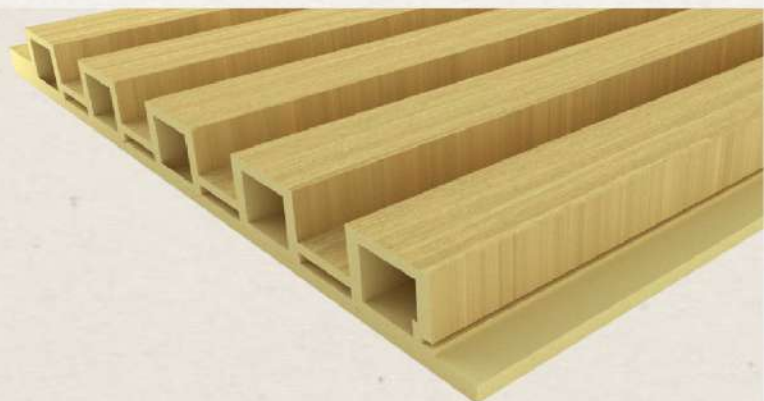

Product List

15017 Fluted Decor Panel

Dimension : 100 / 300 / 400 / 600 x 9 mm.

176 Fluted Decor Panel

Dimension : 188 x 9 mm.

204 Fluted Decor Panel

Dimension : 204 x 16 mm.

183 Fluted Decor Panel

Dimension : 180 x 18 mm.