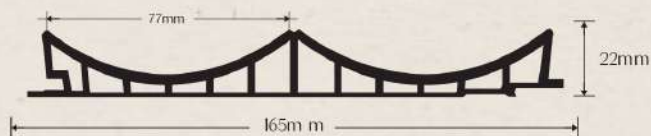

165 Inner Arc Decor Panel

Dimension : 165 x 22 mm.