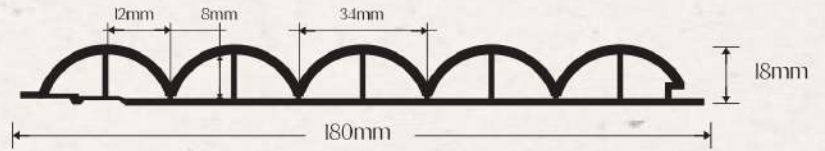

# 188 Decor Panel

Panel width : 188 mm.

Panel length : 3000 mm. or customized

Thickness : 9 mm.

Color selection : Many film choices PVC/PP

*wall craft*

# 152 Outer Arc Decor Panel

Panel width : 152 mm.

Panel length : 3000 mm. or customized

Thickness : 12 mm.

Color selection : Many film choices PVC/PP

*wall craft*

# 180 Outer Arc Decor Panel

Panel width : 180 mm.

Panel length : 3000 mm. or customized

Thickness : 22 mm.

Color selection : Many film choices PVC/PP

*wall craft*