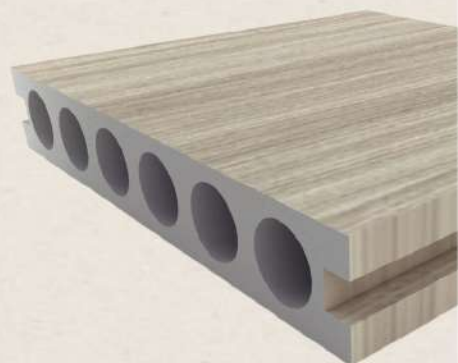

Product List

Outdoor PE Coextrusion Round-hole Deck

Dimension : 138 x 23 mm.

H52 Flat Radian

H52 Inner Radian

H55 Flat Arc