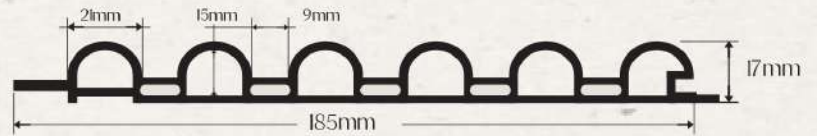

Panel width : 185 mm.

Panel length : 3000 mm. or customized

Thickness : 17 mm.

Color selection : Many film choices PVC/PP

wall craft