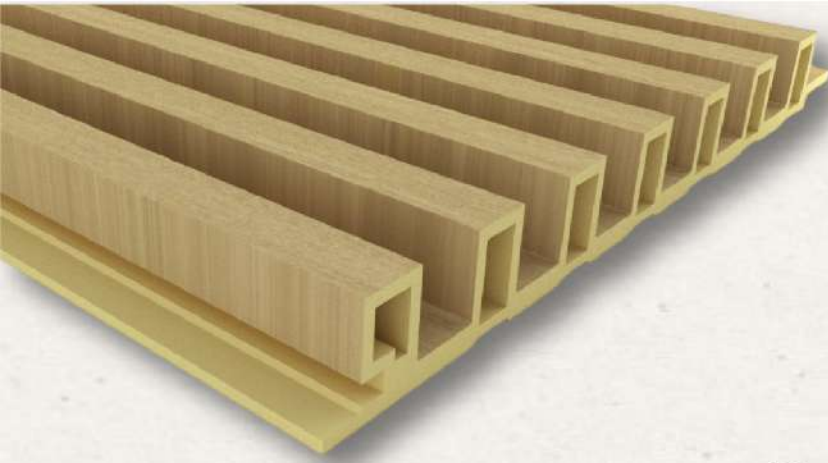

# 160 Fluted Decor Panel

Panel width : 154 mm.

Panel length : 3000 mm. or customized

Thickness : 9 mm.

Color selection : Many film choices PVC/PP

*wall craft*