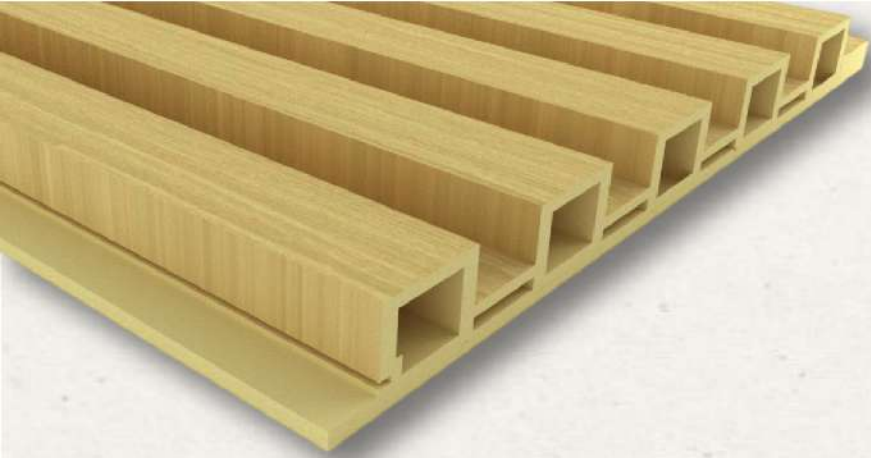

# 15017 Fluted Decor Panel

Panel width : 150 mm.

Panel length : 3000 mm. or customized

Thickness : 17 mm.

Color selection : Many film choices PVC/PP

*wall craft*