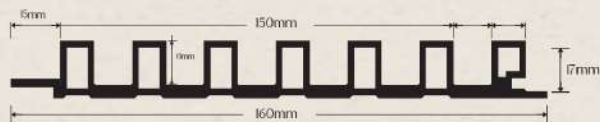

Product List

15017 Fluted Decor Panel

Dimension : 100 / 300 / 400 / 600 x 9 mm.