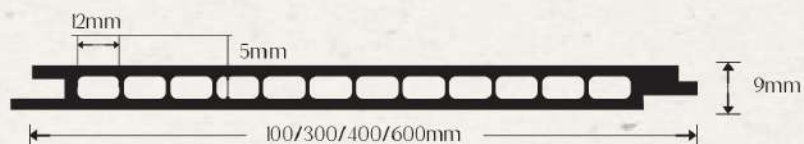

# Wall Panel

Panel width : 100/300/400/600 mm.

Panel length : 2600/2800/3000 mm. or customized

Thickness : 9 mm.

Color selection : Many film choices PVC/PP

*wall craft*