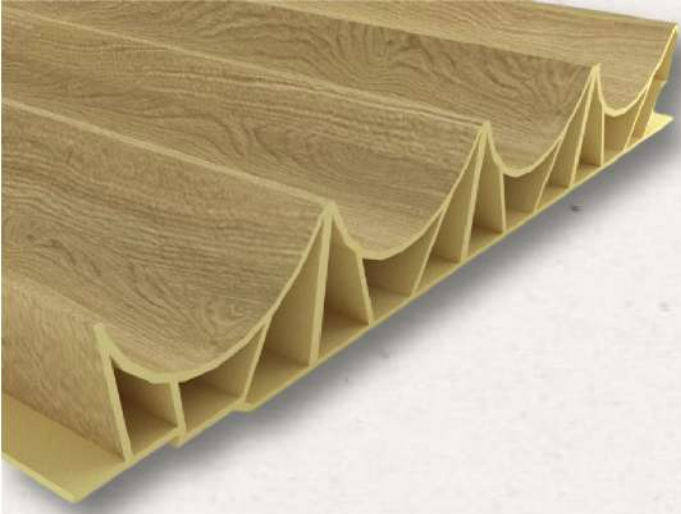

# 165 Inner Arc Decor Panel

Panel width : 165 mm.

Panel length : 3000 mm. or customized

Thickness : 22 mm.

Color selection : Many film choices PVC/PP

*wall craft*