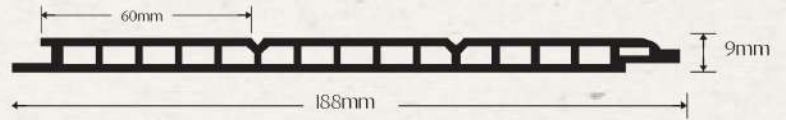

188 Decor Panel

Panel width : 188 mm.

Panel length : 3000 mm. or customized

Thickness : 9 mm.

Color selection : Many film choices PVC/PP

wall craft